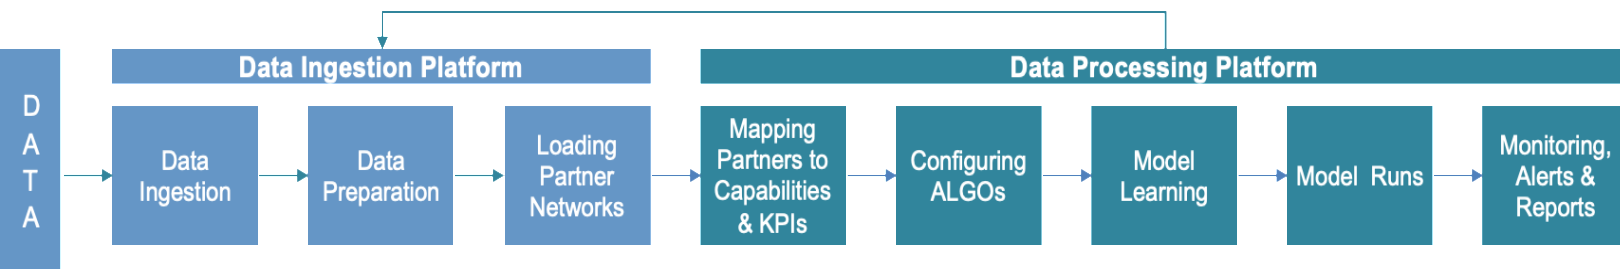

# Minerva – Optimizing your Partner Network

A Partner Network Optimization Platform – powered by data science & visualizations

Get insight into your T1, T2 and T3 partners in terms of risk exposure and capabilities provided to protect your customer commitments while optimizing your partner network.

Two problems to solve:

- The Lack of Transparency Problem:** "We are often exposed by lack of visibility into our *partner's partners* and our *partners' partners' partners* which can surprise us a) if they become competitors to us or b) they are unable to keep delivering to our expectations, which often change." (Global Supply Chain SVP)
  - The Risk Exposure Surprise Problem:** "We are only as successful as our partners are effective. If they face challengers, we do too. The problem is: we seldom know that they do until it's too late." (Supply Chain Director)
- Mitigating the risk of 3<sup>rd</sup> parties can comprise up 7% of an organization's operational spend. . This equates to an estimated USD \$70m for every \$1b spent on materials and services. Equally damaging is the reputational risk created by "surprises" from partners and more likely, your partners' partners many of which organizations have little to zero insight into.

Pragmatic value propositions:

- Lower your risk profile vis-à-vis your partner networks (T1, T2, T3) in terms of potential impacts on your business (operational, technology, financial)
- Figure out how to optimize that network